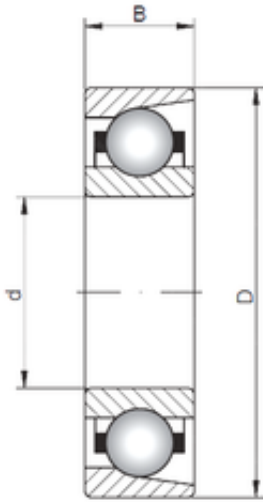

Shandong Zhaoyue Bearing Co., Ltd.

13 mm x 30 mm x 7 mm ISO E13
kostourismconferences.com

Bearing No. E13

Size	13x30x7 mm
Bore Diameter	13 mm
Outer Diameter	30 mm
Width	7 mm
d	13 mm
D	30 mm
B	7 mm
C	7 mm

E13 Bearing 2D drawings and 3D CAD models