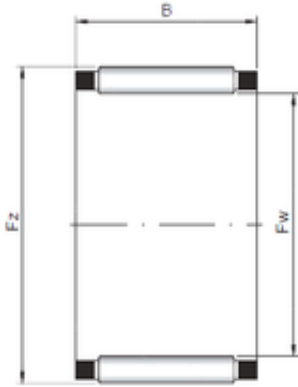

Shandong Zhaoyue Bearing Co., Ltd.

ISO K145x153x26 kostourismconferences.com

Bearing No. K145x153x26

| | |
|----------------|---------------|
| Size | 145x153x26 mm |
| Bore Diameter | 145 mm |
| Outer Diameter | 153 mm |
| Width | 26 mm |
| Fw | 145 mm |
| Ew | 153 mm |
| B | 26 mm |

K145x153x26 Bearing 2D drawings and 3D CAD models