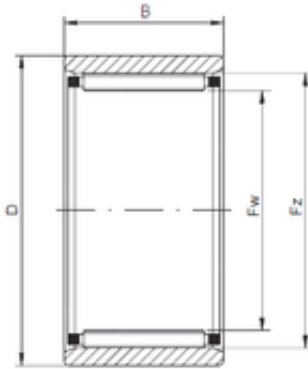

Shandong Zhaoyue Bearing Co., Ltd.

12 mm x 22 mm x 12 mm ISO RNAO12x22x12
kostourismconferences.com

Bearing No. RNAO12x22x12

| | |
|----------------|-------------|
| Size | 12x22x12 mm |
| Bore Diameter | 12 mm |
| Outer Diameter | 22 mm |
| Width | 12 mm |
| d | 12 mm |
| Fw | 12 mm |
| D | 22 mm |
| Ew | 18 mm |
| B | 12 mm |
| C | 12 mm |

RNAO12x22x12 Bearing 2D drawings and 3D CAD models