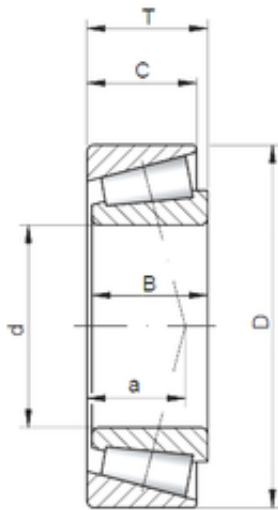

Shandong Zhaoyue Bearing Co., Ltd.

55 mm x 120 mm x 43 mm ISO 32311
kostourismconferences.com

Bearing No. 32311

Size	55x120x45.5 mm
Bore Diameter	55 mm
Outer Diameter	120 mm
Width	45,5 mm
d	55 mm
D	120 mm
T	45,5 mm
B	43 mm
C	35 mm
a	29 mm

32311 Bearing 2D drawings and 3D CAD models