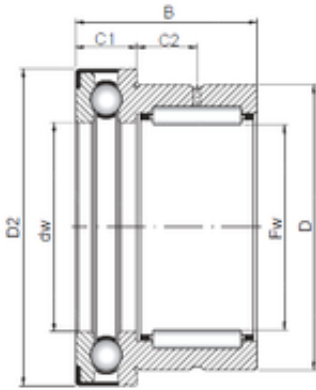

Shandong Zhaoyue Bearing Co., Ltd.

50 mm x 62 mm x 35 mm ISO NKX 50 Z
kostourismconferences.com

Bearing No. NKX 50 Z

Size	50x62x35 mm
Bore Diameter	50 mm
Outer Diameter	62 mm
Width	35 mm
d	50 mm
Fw	50 mm
D	62 mm
B	35 mm
C1	14 mm
D2	71,5 mm
C2	10 mm

NKX 50 Z Bearing 2D drawings and 3D CAD models