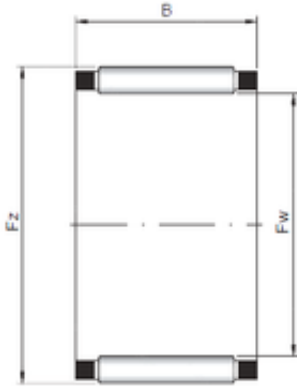

Shandong Zhaoyue Bearing Co., Ltd.

ISO K155X163X30 kostourismconferences.com

Bearing No. K155X163X30

Size	155x163x30 mm
Bore Diameter	155 mm
Outer Diameter	163 mm
Width	30 mm
Fw	155 mm
Ew	163 mm
B	30 mm

K155X163X30 Bearing 2D drawings and 3D CAD models