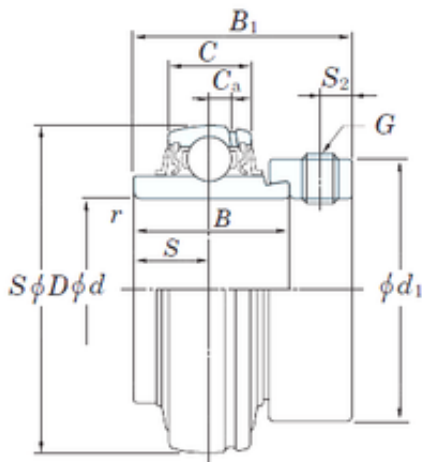

Shandong Zhaoyue Bearing Co., Ltd.

69,85 mm x 125 mm x 68,2 mm KOYO
NA214-44 deep groove ball bearings

Bearing No. NA214-44

Size	69.85x125x68.2 mm
Bore Diameter	69,85 mm
Outer Diameter	125 mm
Width	68,2 mm
d	69,85 mm
D	125 mm
B	68,2 mm
B1	85,7 mm
C	30 mm
d1	97 mm
r min.	1,5 mm
C	9 mm
S	34,1 mm
S2	8,5 mm
Thread (G) - 3/8-24UNF	3/824UNF
Weight	2,94 Kg
Basic dynamic load rating (C)	62,2 kN
Basic static load rating (C0)	44,1 kN

NA214-44 Bearing 2D drawings and 3D CAD models