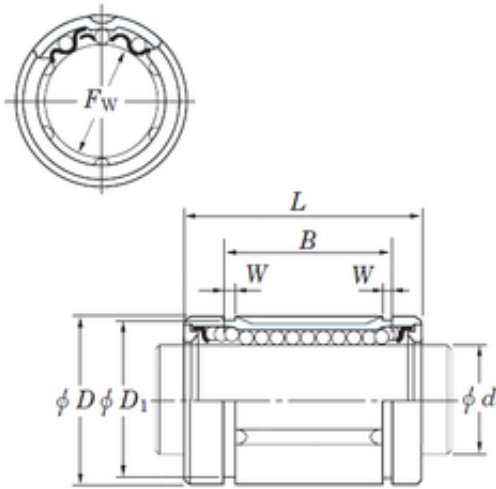

Shandong Zhaoyue Bearing Co., Ltd.

KOYO SDM8S linear bearings

Bearing No. SDM8S

Size	8x15x11.5 mm
Bore Diameter	8 mm
Outer Diameter	15 mm
Width	11,5 mm
Fw	8 mm
D	15 mm
B	11,5 mm
D1	14,3 mm
L	17 mm
W	1,1 mm
Weight	0,01 Kg
Basic dynamic load rating (C)	96 kN

SDM8S Bearing 2D drawings and 3D CAD models