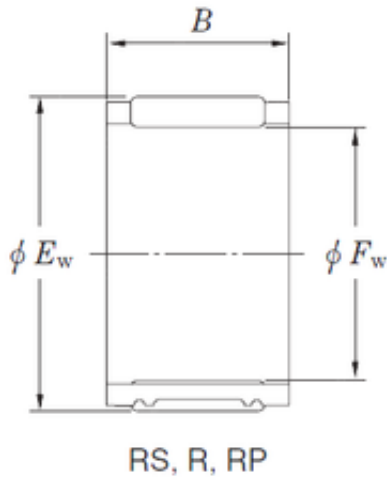

# Shandong Zhaoyue Bearing Co., Ltd.

39R4633 Bearing 2D drawings and 3D CAD models

## KOYO 39R4633 needle roller bearings

Bearing No. 39R4633

Size	39x46x32.8 mm
Bore Diameter	39 mm
Outer Diameter	46 mm
Width	32,8 mm
Fw	39 mm
Ew	46 mm
B	32,8 mm
Weight	0,082 Kg
Basic dynamic load rating (C)	42,4 kN
Basic static load rating (C0)	76,9 kN
(Grease) Lubrication Speed	7200 r/min
(Oil) Lubrication Speed	12000 r/min