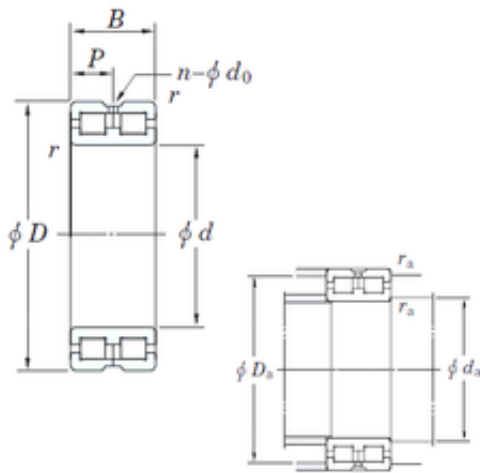

## 160 mm x 220 mm x 60 mm KOYO DC4932AVW cylindrical roller bearings

Bearing No. DC4932AVW

DC4932AVW Bearing 2D drawings and 3D CAD models

Size	160x220x60 mm
Bore Diameter	160 mm
Outer Diameter	220 mm
Width	60 mm
d	160 mm
D	220 mm
B	60 mm
C	60 mm
n	6 mm
p	30 mm
r min.	2 mm
da min.	170 mm
Da max.	210 mm
ra max.	2 mm
Weight	7 Kg
Basic dynamic load rating (C)	428 kN
Bearing No.	DC4932AVW
r(min)	2
Cr	428
C0r	895
S	- mm
P	30
n(qty)	6
do	4
da(min)	170

## Shandong Zhaoyue Bearing Co., Ltd.

Da(max)	210
ra(max)	2
(Refer.)Mass(Fixed side)(kg)	7.00