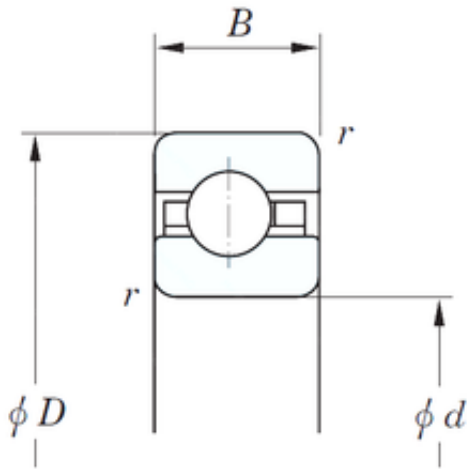

Shandong Zhaoyue Bearing Co., Ltd.

203,2 mm x 222,25 mm x 9,525 mm KOYO
KCC080 deep groove ball bearings

Bearing No. KCC080

Size	203.2x222.25x9.525 mm
Bore Diameter	203,2 mm
Outer Diameter	222,25 mm
Width	9,525 mm
d	203,2 mm
D	222,25 mm
B	9,525 mm
C	9,525 mm
r	1 mm
Weight	0,381 Kg
Basic dynamic load rating (C)	13,1 kN
Bearing No.	KCC080
r(min)	1
Cr	13.1
C0r	23.1
Mass(kg)	0.381

KCC080 Bearing 2D drawings and 3D CAD models