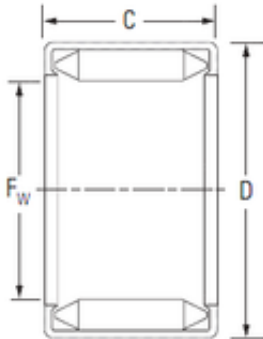

Shandong Zhaoyue Bearing Co., Ltd.

KOYO BT1314 needle roller bearings

Bearing No. BT1314

Size	20.638x26.988x22.22 mm
Bore Diameter	20,638 mm
Outer Diameter	26,988 mm
Width	22,22 mm
Fw	20,638 mm
D	26,988 mm
C	22,22 mm
Weight	0,028 Kg
Basic dynamic load rating (C)	17,5 kN
Basic static load rating (C0)	29,9 kN

BT1314 Bearing 2D drawings and 3D CAD models