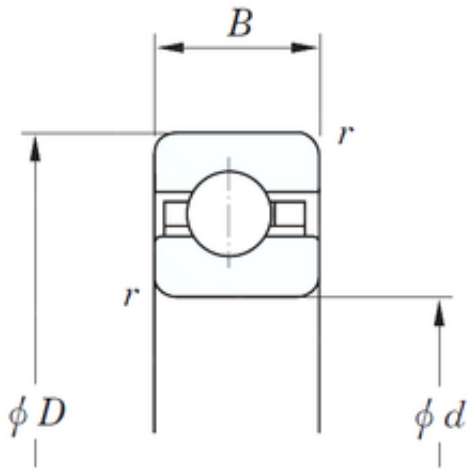

Shandong Zhaoyue Bearing Co., Ltd.

101,6 mm x 139,7 mm x 19,05 mm KOYO
KFC040 deep groove ball bearings

Bearing No. KFC040

Size	101.6x139.7x19.05 mm
Bore Diameter	101,6 mm
Outer Diameter	139,7 mm
Width	19,05 mm
d	101,6 mm
D	139,7 mm
B	19,05 mm
C	19,05 mm
r	2 mm
Weight	0,862 Kg
Basic dynamic load rating (C)	28,2 kN
Bearing No.	KFC040
r(min)	2
Cr	28.2
C0r	28.1
Mass(kg)	0.862

KFC040 Bearing 2D drawings and 3D CAD models