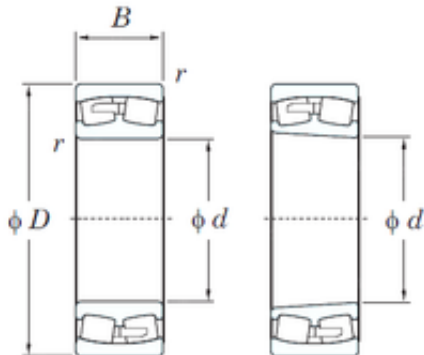

## Shandong Zhaoyue Bearing Co., Ltd.

380 mm x 680 mm x 240 mm KOYO 23276RK  
spherical roller bearings

Bearing No. 23276RK

Size	380x680x240 mm
Bore Diameter	380 mm
Outer Diameter	680 mm
Width	240 mm
d	380 mm
D	680 mm
B	240 mm
C	240 mm
r min.	6 mm
da min.	408 mm
Da max.	652 mm
ra max.	5 mm
Weight	375 Kg
Basic dynamic load rating (C)	5200 kN
Basic static load rating (C0)	9500 kN
(Grease) Lubrication Speed	380 r/min
(Oil) Lubrication Speed	500 r/min
Calculation factor (e)	0,36
Calculation factor (Y0)	1,81
Calculation factor (Y1)	1,85

23276RK Bearing 2D drawings and 3D CAD models