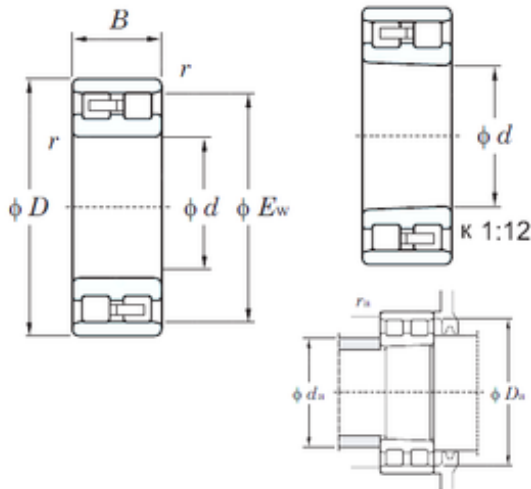

Shandong Zhaoyue Bearing Co., Ltd.

180 mm x 280 mm x 74 mm KOYO NN3036 cylindrical roller bearings

Bearing No. NN3036

NN3036 Bearing 2D drawings and 3D CAD models

Size	180x280x74 mm
Bore Diameter	180 mm
Outer Diameter	280 mm
Width	74 mm
d	180 mm
D	280 mm
Ew	255 mm
B	74 mm
C	74 mm
r min.	2,1 mm
da min.	191 mm
Da min	257 mm
Da max.	269 mm
ra max.	2 mm
Weight	16,8 Kg
Basic dynamic load rating (C)	561 kN
Basic static load rating (C0)	958 kN
(Grease) Lubrication Speed	2000 r/min
Bearing No.	NN3036
r(min)	2.1
Cr	705
C0r	958
Cu	118
Grease lub.	2000
Oil lub.	2400

Shandong Zhaoyue Bearing Co., Ltd.

Fw	-
da(min)	191
da(max)	-
db(min)	-
Da(max)	269
Da(min)	257
ra(max)	2
(Refer.)Mass(kg)	16.8