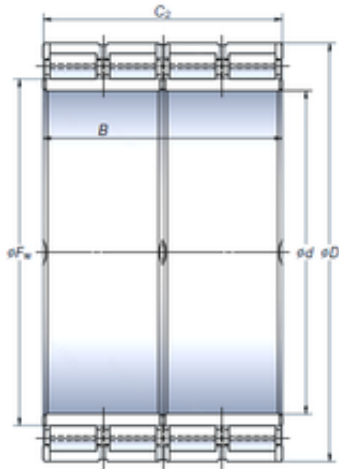

## Shandong Zhaoyue Bearing Co., Ltd.

850 mm x 1 180 mm x 850 mm NSK  
STF850RV1111g cylindrical roller bearings

Bearing No. STF850RV1111g

Size	850x1180x850 mm
Bore Diameter	850 mm
Outer Diameter	1180 mm
Width	850 mm
d	850 mm
Fw	940 mm
D	1 180 mm
B	850 mm
C	850 mm
Basic dynamic load rating (C)	24 700 kN

STF850RV1111g Bearing 2D drawings and 3D CAD models