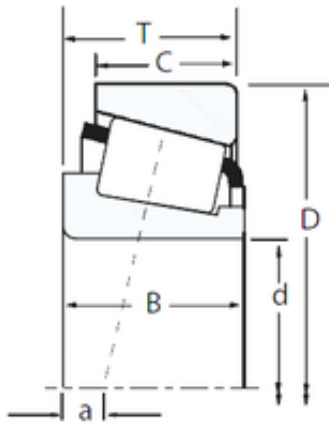

Shandong Zhaoyue Bearing Co., Ltd.

127 mm x 174,625 mm x 36,512 mm Timken
LM125748/LM125711 tapered roller bearings

Bearing No. LM125748/LM125711

Size	127x174.625x36.512 mm
Bore Diameter	127 mm
Outer Diameter	174,625 mm
Width	36,512 mm
d	127 mm
D	174,625 mm
T	36,512 mm
B	36,512 mm
C	31,75 mm
R	3,3 mm
r	3,3 mm

LM125748/LM125711 Bearing 2D drawings and 3D
CAD models