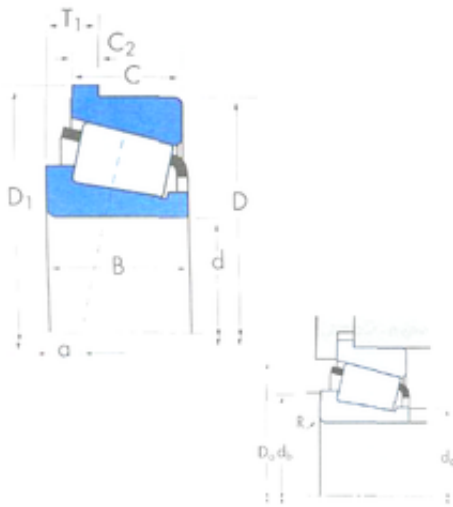

## 254 mm x 358,775 mm x 71,438 mm Timken M249749/M249710B tapered roller bearings

Bearing No. M249749/M249710B

M249749/M249710B Bearing 2D drawings and 3D CAD models

Size	254x358.775x71.438 mm
Bore Diameter	254 mm
Outer Diameter	358,775 mm
Width	71,438 mm
d	254 mm
D	358,775 mm
T1	30,162 mm
B	71,438 mm
C	53,975 mm
R	3,6 mm
a -	6,9 mm
D1	371,475 mm
Da	335 mm
db	274 mm
C2	12,7 mm
da	270 mm
Weight	22,16 Kg
Basic static load rating (C0)	1850 kN
Factor (G1)	1626
Factor (G2)	173
Factor (K)	1,76
Basic dynamic load rating (C90)	232
Basic dynamic load rating (Ca90)	132
Basic dynamic load rating	896 kN