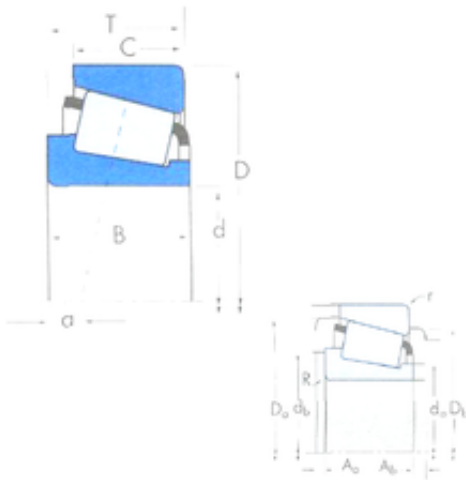

Shandong Zhaoyue Bearing Co., Ltd.

45,618 mm x 85 mm x 25,4 mm Timken
25590/25526 tapered roller bearings

Bearing No. 25590/25526

Size	45.618x85x23.812 mm
Bore Diameter	45,618 mm
Outer Diameter	85 mm
Width	23,812 mm
d	45,618 mm
D	85 mm
T	23,812 mm
B	25,4 mm
C	19,05 mm
R	3,6 mm
r	2,3 mm
a -	6,4 mm
Da	78 mm
db	58 mm
da	51 mm
Db	74 mm
Weight	0,57 Kg
Basic static load rating (C0)	111 kN
Factor (G1)	35,2
Factor (G2)	14,3
Factor (Cg)	0,0201
Factor (K)	1,74
Basic dynamic load rating (C90)	21,7
Basic dynamic load rating (Ca90)	12,5

25590/25526 Bearing 2D drawings and 3D CAD models

Shandong Zhaoyue Bearing Co., Ltd.

Basic dynamic load rating (C1)	83,8 kN
Calculation factor (e)	0,33