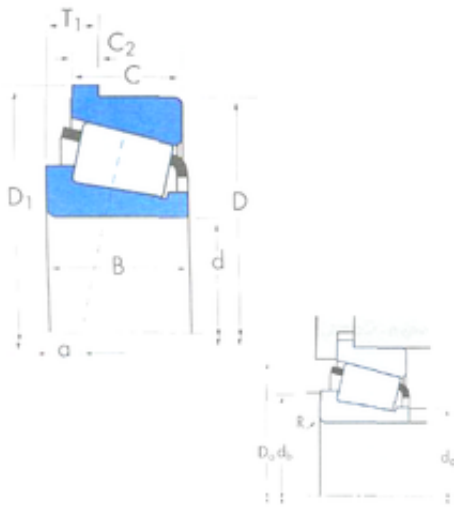

## 60 mm x 110 mm x 38 mm Timken XAA33212/Y33212R tapered roller bearings

Bearing No. XAA33212/Y33212R

XAA33212/Y33212R Bearing 2D drawings and 3D CAD models

Size	60x110x16 mm
Bore Diameter	60 mm
Outer Diameter	110 mm
Width	16 mm
d	60 mm
D	110 mm
T	16 mm
T1	16 mm
B	38 mm
C	29 mm
R	6,1 mm
r	1,5 mm
a -	9,9 mm
D1	116 mm
Da	98 mm
db	85 mm
C2	7 mm
da	68 mm
Weight	1,59 Kg
Basic static load rating (C0)	253 kN
Factor (G1)	76,2
Factor (G2)	20
Factor (K)	1,44
Basic dynamic load rating (C90)	47,5
Basic dynamic load rating	32,8