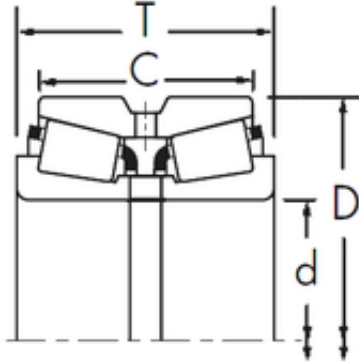

# Shandong Zhaoyue Bearing Co., Ltd.

Timken 3767/3729D+X1S-3767 tapered roller bearings

Bearing No. 3767/3729D+X1S-3767

Size	52.388x93.264x65.088 mm
Bore Diameter	52,388 mm
Outer Diameter	93,264 mm
Width	65,088 mm
d	52,388 mm
D	93,264 mm
T	65,088 mm
C	52,388 mm
R	2,3 mm
r	0,8 mm

3767/3729D+X1S-3767 Bearing 2D drawings and 3D CAD models