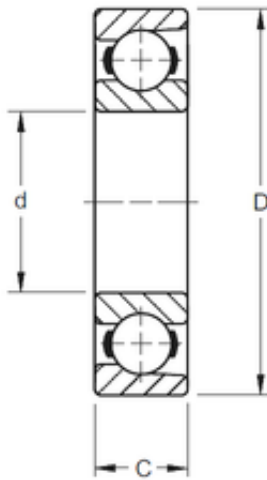

Shandong Zhaoyue Bearing Co., Ltd.

241,3 mm x 323,85 mm x 41,275 mm Timken
95BIH430 deep groove ball bearings

Bearing No. 95BIH430

Size	241.3x323.85x41.275 mm
Bore Diameter	241,3 mm
Outer Diameter	323,85 mm
Width	41,275 mm
d	241,3 mm
D	323,85 mm
B	41,275 mm
C	41,275 mm
Weight	10,6 Kg
Basic dynamic load rating (C)	255 kN

95BIH430 Bearing 2D drawings and 3D CAD models