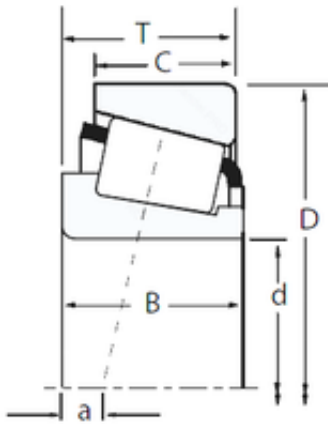

## Shandong Zhaoyue Bearing Co., Ltd.

241,3 mm x 406,4 mm x 69,85 mm Timken  
EE275095/275160 tapered roller bearings

Bearing No. EE275095/275160

Size	241.3x406.4x69.85 mm
Bore Diameter	241,3 mm
Outer Diameter	406,4 mm
Width	69,85 mm
d	241,3 mm
D	406,4 mm
T	69,85 mm
B	69,85 mm
C	46,038 mm
R	6,4 mm
r	6,4 mm

EE275095/275160 Bearing 2D drawings and 3D CAD models