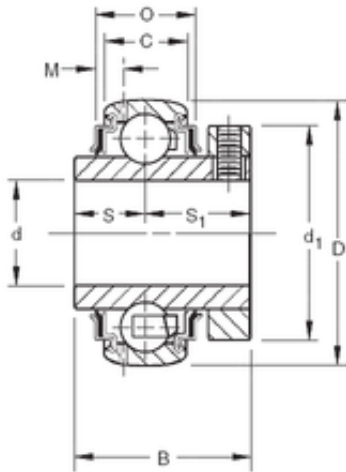

# Shandong Zhaoyue Bearing Co., Ltd.

34,925 mm x 72 mm x 41,28 mm Timken  
GC1106KRRB deep groove ball bearings

Bearing No. GC1106KRRB

Size	34.925x72x41.28 mm
Bore Diameter	34,925 mm
Outer Diameter	72 mm
Width	41,28 mm
d	34,925 mm
D	72 mm
B	41,28 mm
C	19 mm
S1	25,4 mm
O	25,86 mm
d1	59,5 mm
M	3,68 mm
S	15,9 mm
Thread (G)	M6x1
Weight	0,572 Kg
Basic dynamic load rating (C)	28,5 kN

GC1106KRRB Bearing 2D drawings and 3D CAD models