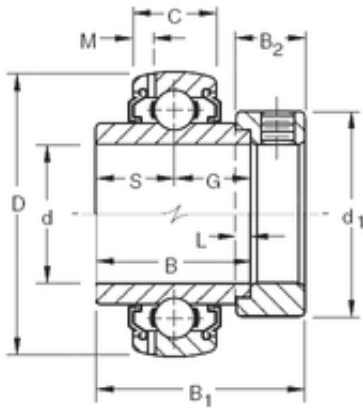

### 53,975 mm x 100 mm x 55,56 mm Timken G1202KLLB deep groove ball bearings

Bearing No. G1202KLLB

Size	53.975x100x55.56 mm
Bore Diameter	53,975 mm
Outer Diameter	100 mm
Width	55,56 mm
d	53,975 mm
D	100 mm
B	55,56 mm
C	24 mm
d1	76,2 mm
B1	71,4 mm
B2	20,6 mm
G	27,8 mm
L	4,8 mm
M	5 mm
S	27,8 mm
Weight	1,416 Kg
Basic dynamic load rating (C)	48 kN

G1202KLLB Bearing 2D drawings and 3D CAD models