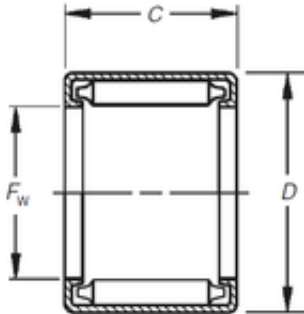

### Timken B-2816 needle roller bearings

Bearing No. B-2816

Size	44.45x53.975x25.4 mm
Bore Diameter	44,45 mm
Outer Diameter	53,975 mm
Width	25,4 mm
Fw	44,45 mm
D	53,975 mm
C	25,4 mm
Weight	0,11 Kg
Basic dynamic load rating (C)	53,4 kN
Basic static load rating (C0)	121 kN
(Grease) Lubrication Speed	2400 r/min

B-2816 Bearing 2D drawings and 3D CAD models